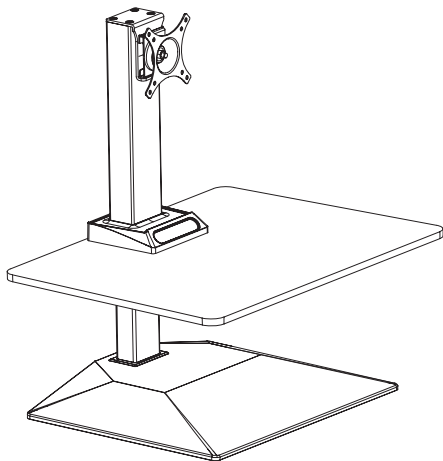

ACTIV DT Riser | height adjustable desktop converter

STATEMENT OF LINE

ACTIV DT Riser

Optional

Keyboard Tray
Attachment

Dual Monitor Mount

FINISHES

Worksurface / Column / Base / Power Cord

White

Black

Faceplate

Reflective
Platinum

INSTALLATION TIME

15 minutes

CARE & MAINTENANCE INSTRUCTIONS

Wipe with a damp cloth using water or gentle, unabrasive cleaner. For guaranteed safety, patch test with diluted cleaner before wiping entire surface. Wipe dry with a clean cloth.

CERTIFICATIONS

UL 962

SPECIFICATIONS

Handset	Push button digital handset with 2 memory presets
Safety	Anti-collision technology
Primary Worksurface	25.2"w x 18.1"d
Keyboard Surface	25.2"w x 7.9"d
Lifting Range	17.3"
Lifting Column Height Range	18.2" - 35.5" (above desktop)
Lifting Column Capacity	175 lbs
Primary Worksurface Height Range	3.3" - 20.6" (above desktop)
Primary Worksurface Weight Capacity	55 lbs (excludes monitor)
Keyboard Surface Weight Capacity	13.5 lbs
Speed	1.2in/s
Active Consumption	200W
Standby Consumption	.1W
Decibel Rating	46db
Monitor Mount Weight Capacity	20 lbs
Maximum Monitor Width	44" (single mount), 24" (dual mount)
VESA Mount	75mm & 100mm
Gauge of Steel	Inner tube: 2mm / Middle/Outer tube 1.5mm
USB	5V;2A
UL	UL962
Warranty	10 years plus approved labor