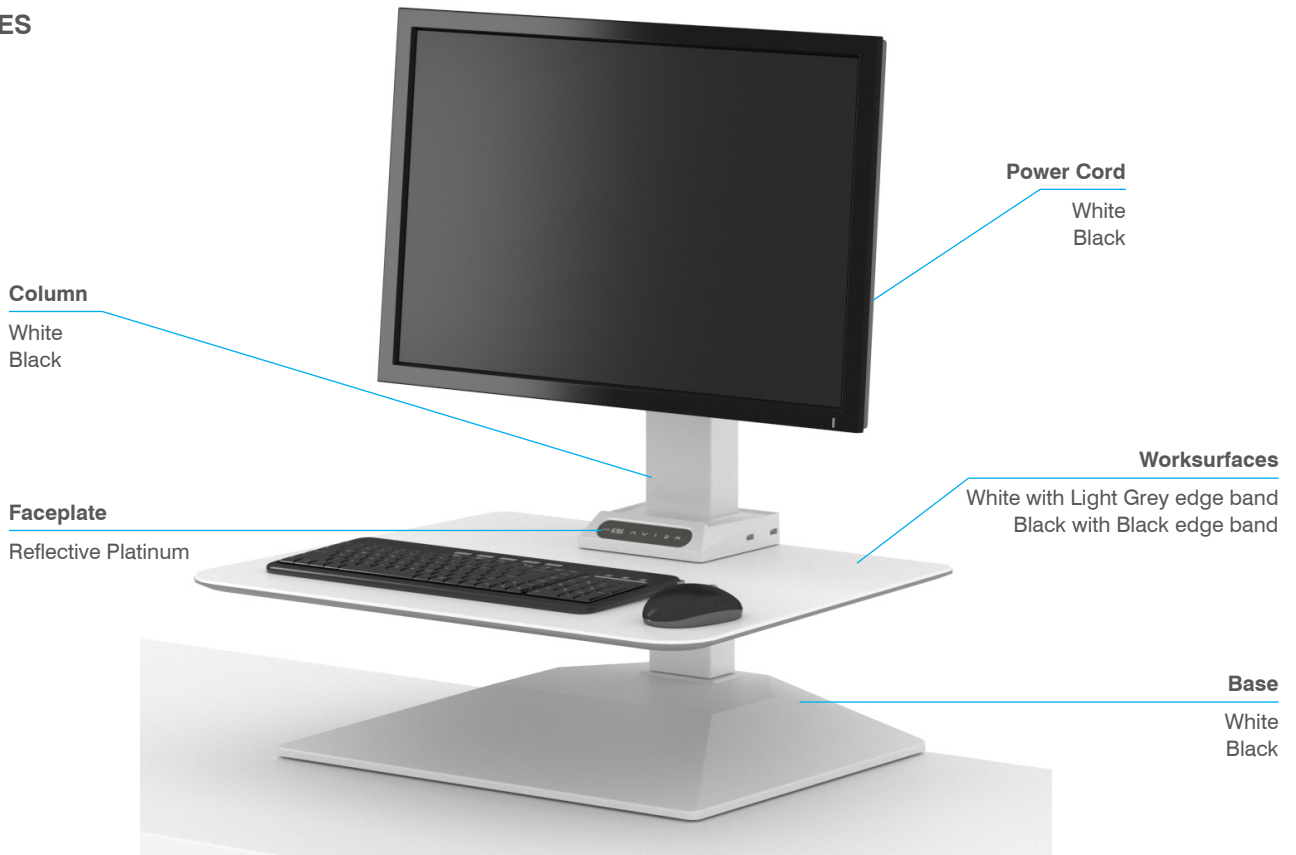

ACTIV DT Riser | height adjustable desktop converter

STATEMENT OF LINE

ACTIV DT Riser

Optional

Keyboard Tray
Attachment

Dual Monitor Mount

FINISHES

Worksurface / Column / Base / Power Cord

CERTIFICATIONS

UL 962

SPECIFICATIONS

Handset	Push button digital handset with 2 memory presets
Safety	Anti-collision technology
Primary Worksurface	25.2"w x 18.1"d
Keyboard Surface	25.2"w x 7.9"d
Lifting Range	17.3"
Lifting Column Height Range	18.2" - 35.5" (above desktop)
Lifting Column Capacity	175 lbs
Primary Worksurface Height Range	3.3" - 20.6" (above desktop)
Primary Worksurface Weight Capacity	55 lbs (excludes monitor)
Keyboard Surface Weight Capacity	13.5 lbs
Speed	1.2in/s
Active Consumption	200W
Standby Consumption	.1W
Decibel Rating	46db
Monitor Mount Weight Capacity	20 lbs
Maximum Monitor Width	44" (single mount), 24" (dual mount)
VESA Mount	75mm & 100mm
Gauge of Steel	Inner tube: 2mm / Middle/Outer tube 1.5mm
USB	5V;2A
UL	UL962
Warranty	10 years plus approved labor

FEATURES

Compact footprint easily adds height adjustability to any workstation

Optional snap-in keyboard attachment

Push button digital handset with 2 memory presets

Single or Dual monitor mounts

Anti-Collision Technology