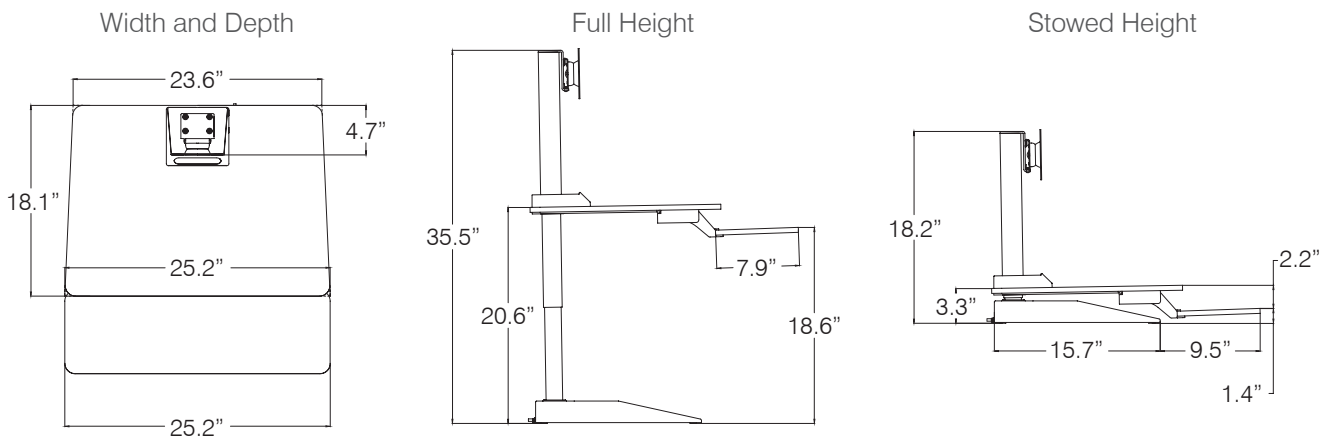

CERTIFICATIONS

UL 962

SPECIFICATIONS

Handset	Push button digital handset with 2 memory presets
Safety	Anti-collision technology
Primary Worksurface	25.2"w x 18.1"d
Keyboard Surface	25.2"w x 7.9"d
Lifting Range	17.3"
Lifting Column Height Range	18.2" - 35.5" (above desktop)
Lifting Column Capacity	175 lbs
Primary Worksurface Height Range	3.3" - 20.6" (above desktop)
Primary Worksurface Weight Capacity	55 lbs (excludes monitor)
Keyboard Surface Weight Capacity	13.5 lbs
Speed	1.2in/s
Active Consumption	200W
Standby Consumption	.1W
Decibel Rating	46db
Monitor Mount Weight Capacity	20 lbs
Maximum Monitor Width	44" (single mount), 24" (dual mount)
VESA Mount	75mm & 100mm
Gauge of Steel	Inner tube: 2mm / Middle/Outer tube 1.5mm
USB	5V;2A
UL	UL962
Warranty	10 years plus approved labor