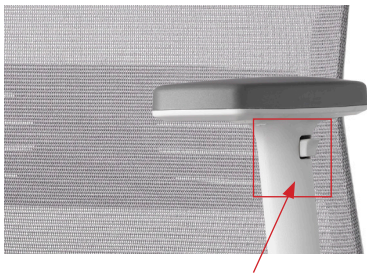

**Tension Adjuster**  
controls resistance to body weight

**3 Position Locking Mechanism**  
controls Back Rest tilt

**Arm Rest Height Adjustment**

height adjustment

seat slider

## Features

---

Available in Black and Light Grey

---

Removable/Washable Seat Covers in 8 colors

---

Syncro Tilt with Tension Adjuster and Locking Mechanism

---

Adjustable Arm Rest with PU Pad

---

Adjustable Lumbar Support

---

Sliding Seat Mechanism